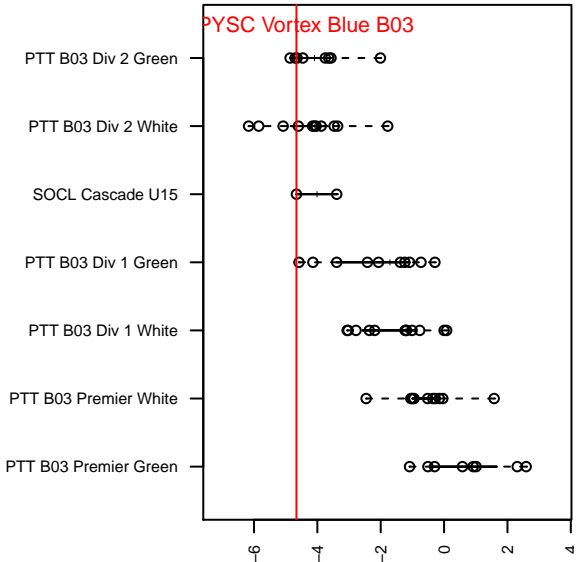

GPYSC Vortex Blue B03

Grants Pass Youth Soccer Club
Grants Pass, OR
B03 total strength=825
attack=1.48 defense=0.8
fall league = SOCL Cascade U15

alt names used:

Venues played:
2016 SOCL Cascade U15

**attack and defense variance (black dot)
relative to other teams
and top 10 in region**

**attack and defense rating
relative to others at age
and all opponents in last 13 months**

Performance relative to 13 month average

Performance relative to 13 month average

date	home		away		venue	pred.home	pred.away
2016-11-05	GPYSC Vortex Blue B03	1	RVSC Timbers White B03	3	2016 SOCL Cascade U15	1.39	2.96
2016-10-23	Table Rock SC Gunners B02	0	GPYSC Vortex Blue B03	4	2016 SOCL Cascade U15	1.11	2.58
2016-10-22	BUSC Blaze B02	4	GPYSC Vortex Blue B03	0	2016 SOCL Cascade U15	3.80	2.42
2016-10-09	Ashland SC Shockwave B02	0	GPYSC Vortex Blue B03	0	2016 SOCL Cascade U15	2.00	1.17
2016-10-02	BUSC Blaze B02	5	GPYSC Vortex Blue B03	3	2016 SOCL Cascade U15	3.80	2.42
2016-10-01	GPYSC Vortex Blue B03	10	RVSC Timbers White B04	1	2016 SOCL Cascade U15	4.94	1.04
2016-09-25	RVSC Timbers Red B02	10	GPYSC Vortex Blue B03	1	2016 SOCL Cascade U15	6.76	0.52
2016-09-18	GPYSC Vortex Blue B03	2	BUSC Blaze B02	5	2016 SOCL Cascade U15	2.42	3.80
2016-09-17	GPYSC Vortex Blue B03	1	BUSC Rebels B02	0	2016 SOCL Cascade U15	3.61	1.98
2016-09-10	GPYSC Vortex Blue B03	0	RVSC Timbers Red B02	6	2016 SOCL Cascade U15	0.52	6.76